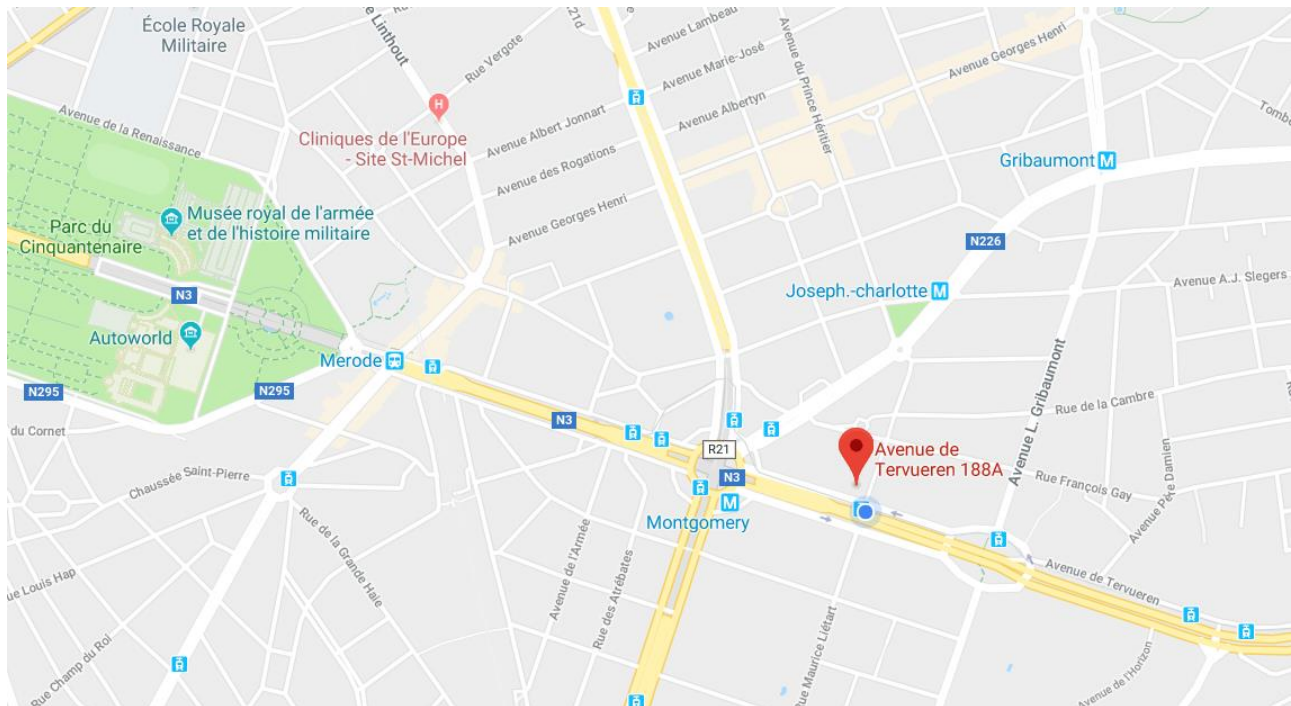

Map and Directions

Avenue de Tervueren 188A
4th Floor
B-1150 Brussels
Belgium
Tel: +32 2 761 16 00

Average taxi costs :
From Zaventem Airport : 35-40€
Centre of Brussels : between 25-30€
Midi Station : 20-30€

DIRECTIONS BY CAR

From Brussels Centre (Gare du Midi) (15 minutes, traffic dependant)

- ➔ From Avenue Fonsny/N265 turn right onto "Boulevard du midi R20"
- ➔ After 6.4km merge right onto Avenue des Arts/ Kunstlaan. Turn right onto Rue Belliard/ Belliardstraat
- ➔ Keep left to continue through Kortenbergtunnel/ Tunnel de Cortenbergh/ N23/ N3
- ➔ Keep right to continue on Tunnel Loi/ Wettunnel/N3
- ➔ After 2.4km turn left onto Avenue de Tervueren/ Tervurenlaan
- ➔ Slight right to remain on Avenue de Tervueren/ Tervurenlaan and the office will be immediately on your right hand side, at the corner.

DIRECTIONS BY PUBLIC TRANSPORT

From Zaventem Airport (36min)

- ➔ From Zaventem Airport you take the IC train as far as Schuman
- ➔ Take the Subway 1 direction "Stockel"
- ➔ Exit at "Montgomery"
- ➔ From Montgomery station you walk 200m towards Avenue de Tervueren 188A ,

From EU quarter/ Gare Central/ Grand Place

- ➔ Take the Subway 1 " direction Stockel"
- ➔ Exit at "Montgomery"
- ➔ From Montgomery station you walk 200m towards Avenue de Tervueren 188A , +- 3min to our offices.